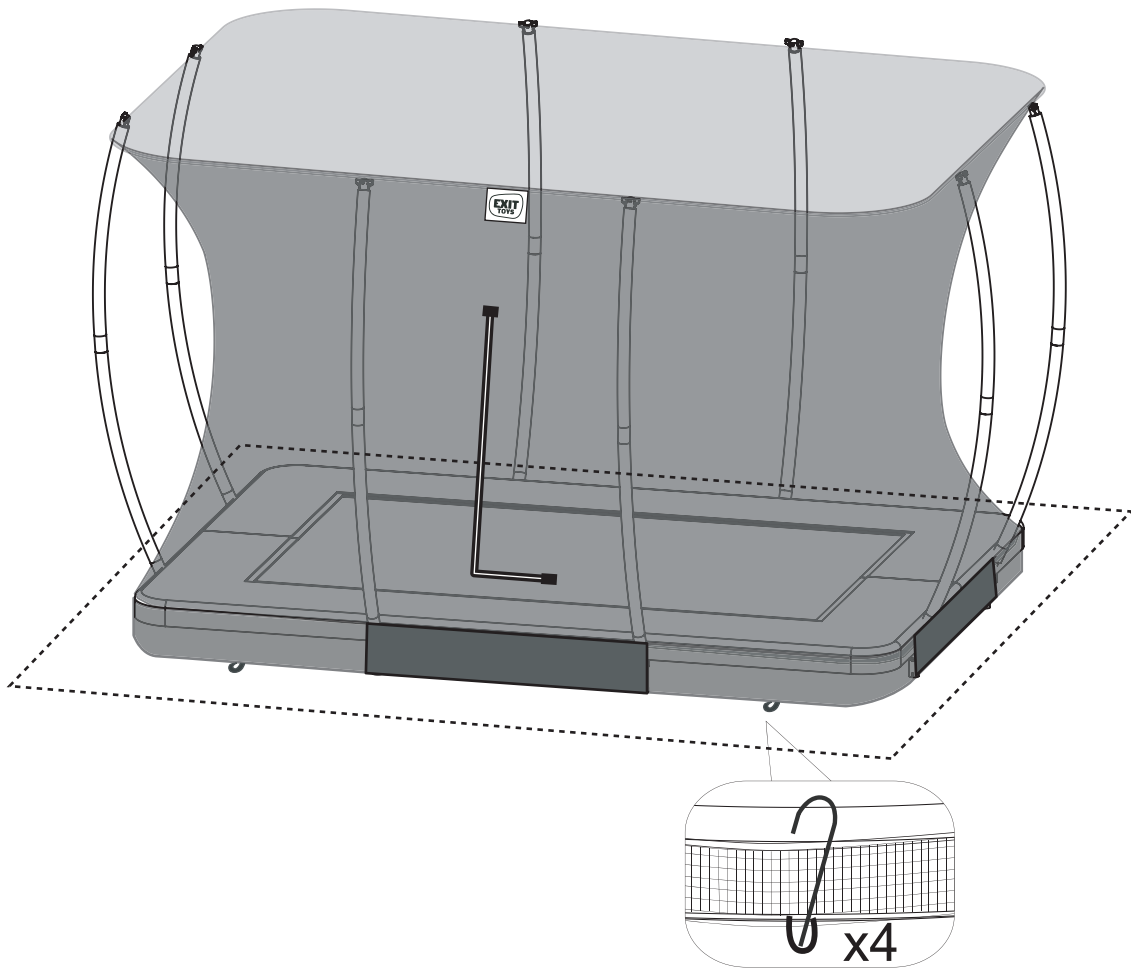

Trampoline

EXIT Silhouette Inground 153x214/214x305/244x366

8

1

2

9

10

Assembly Tip

11

Trampoline

EXIT Silhouette Inground 153x214/214x305/244x366

12

13

Trampoline

EXIT Silhouette Inground 153x214/214x305/244x366

14