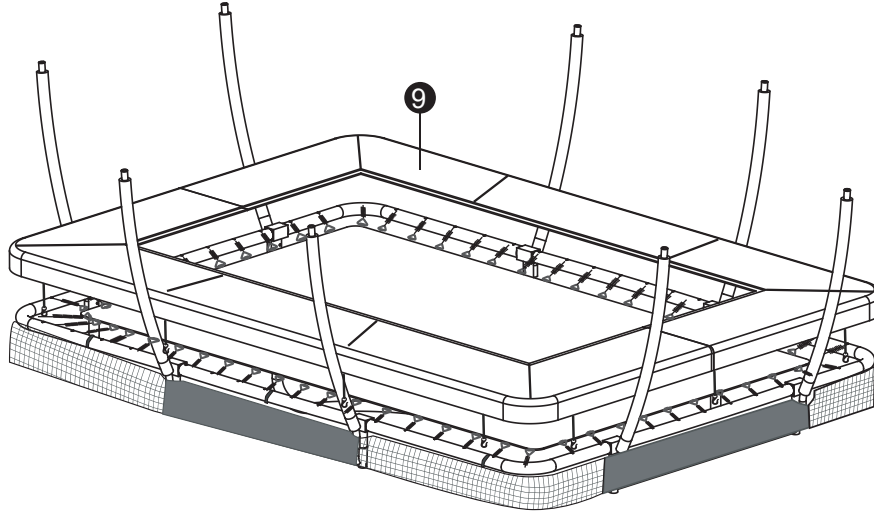

EXIT Silhouette Inground 153x214/214x305/244x366

6

1

2

3

5*7ft trampoline
7x10ft trampoline

8x12ft trampoline

7

Trampoline

EXIT Silhouette Inground 153x214/214x305/244x366

8

1

2

9

10

Assembly Tip

11

Trampoline

EXIT Silhouette Inground 153x214/214x305/244x366

12

13

Trampoline

EXIT Silhouette Inground 153x214/214x305/244x366

14