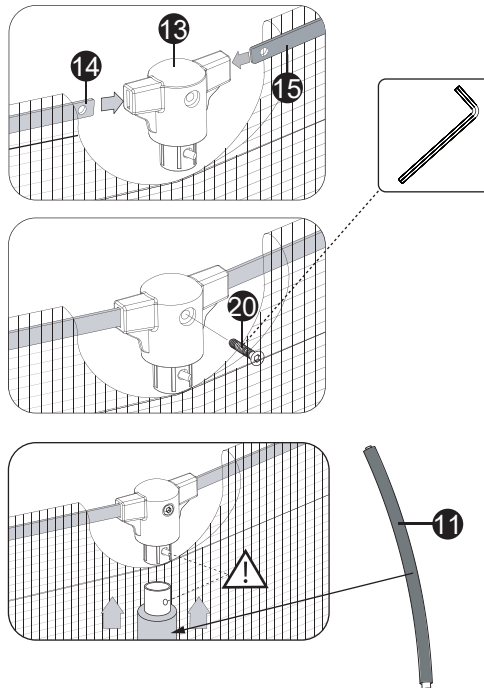

Trampoline

EXIT Silhouette Inground 153x214/214x305/244x366

8

1

2

9

10

Assembly Tip

11

Trampoline

EXIT Silhouette Inground 153x214/214x305/244x366

12

13

Trampoline

EXIT Silhouette Inground 153x214/214x305/244x366

14