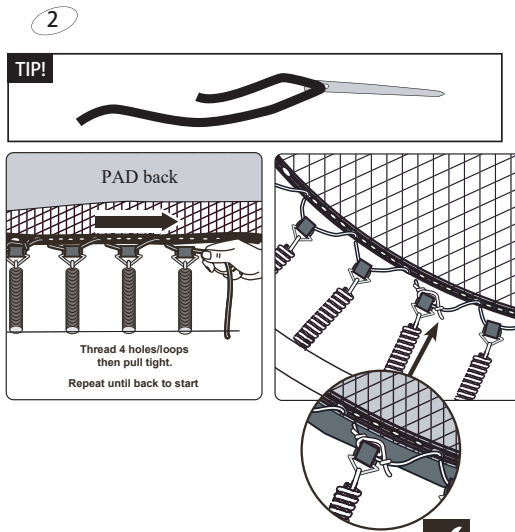

EXIT Silhouette Inground 153x214/214x305/244x366

6

1

2

3

5*7ft trampoline
7x10ft trampoline

8x12ft trampoline

7

Trampoline

EXIT Silhouette Inground 153x214/214x305/244x366

8

1

2

9

10

Assembly Tip

11

Trampoline

EXIT Silhouette Inground 153x214/214x305/244x366

12

13

Trampoline

EXIT Silhouette Inground 153x214/214x305/244x366

14