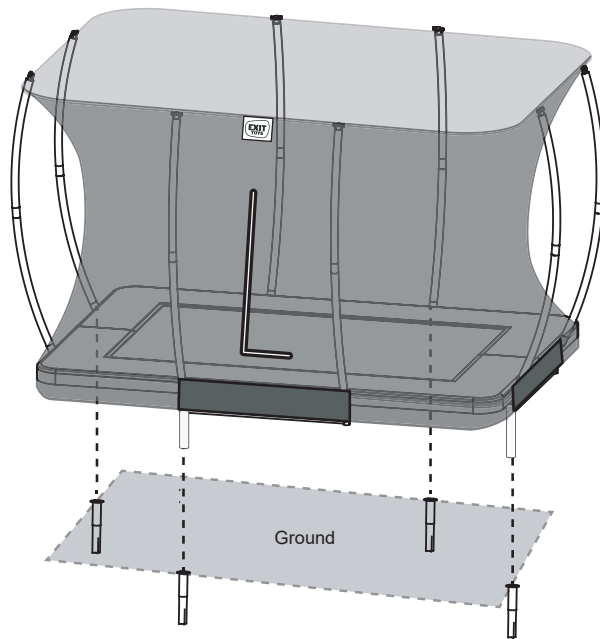

Trampoline

EXIT Silhouette Inground 153x214/214x305/244x366

8

1

2

9

10

Assembly Tip

11

Trampoline

EXIT Silhouette Inground 153x214/214x305/244x366

12

13

Trampoline

EXIT Silhouette Inground 153x214/214x305/244x366

14