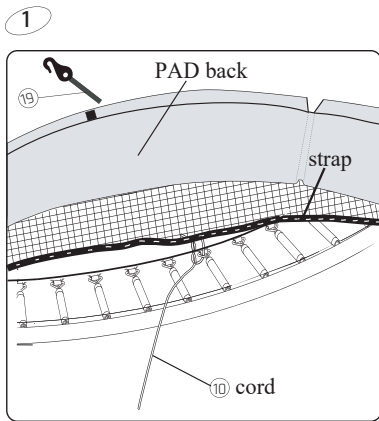

Trampoline

EXIT Silhouette Inground 153x214/214x305/244x366

8

1

2

9

10

Assembly Tip

11

Trampoline

EXIT Silhouette Inground 153x214/214x305/244x366

12

13

Trampoline

EXIT Silhouette Inground 153x214/214x305/244x366

14