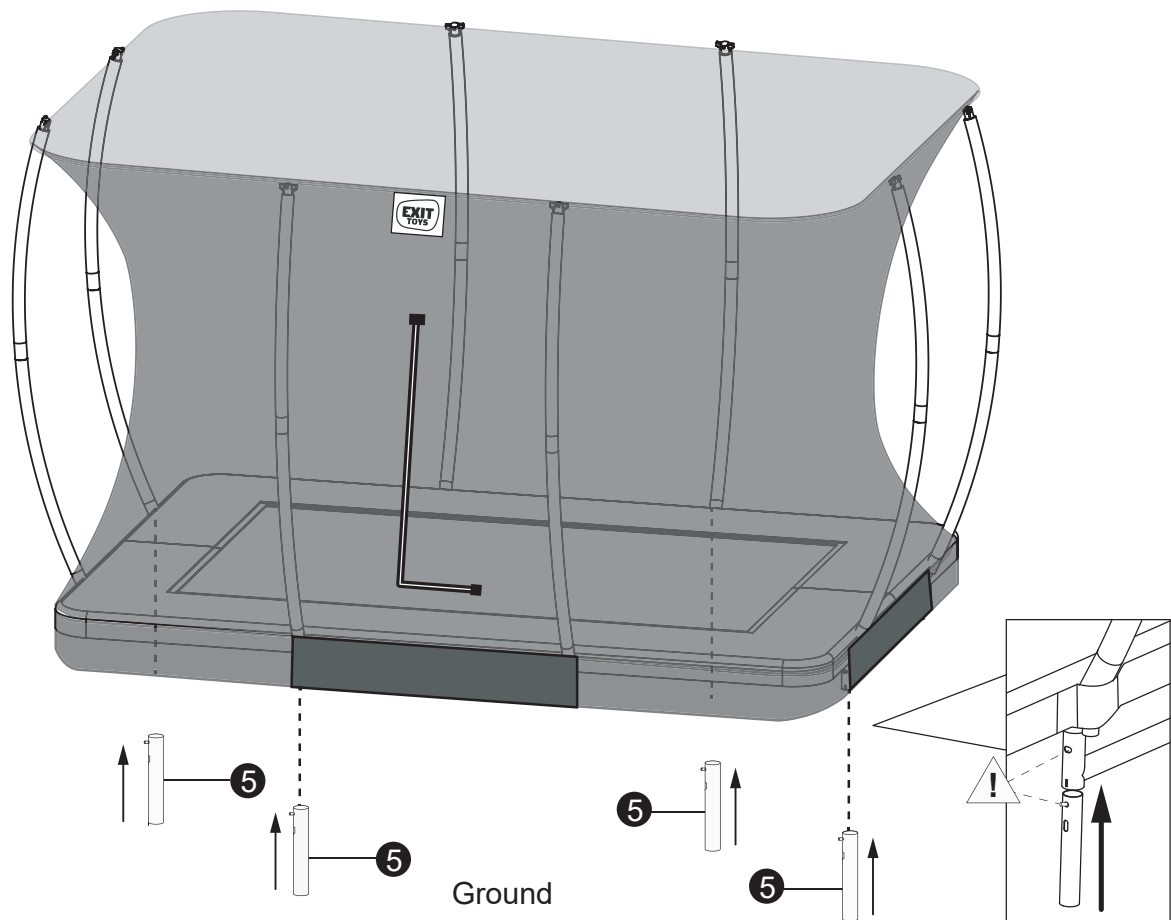

Trampoline

EXIT Silhouette Inground 153x214/214x305/244x366

8

1

2

9

10

Assembly Tip

11

Trampoline

EXIT Silhouette Inground 153x214/214x305/244x366

12

13

Trampoline

EXIT Silhouette Inground 153x214/214x305/244x366

14