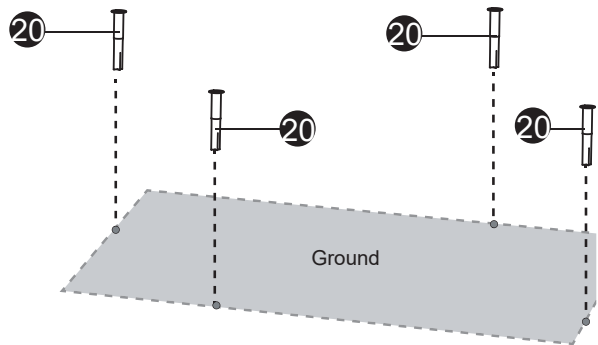

Trampoline

EXIT Silhouette Inground 153x214/214x305/244x366

8

1

2

9

10

Assembly Tip

11

Trampoline

EXIT Silhouette Inground 153x214/214x305/244x366

12

13

Trampoline

EXIT Silhouette Inground 153x214/214x305/244x366

14