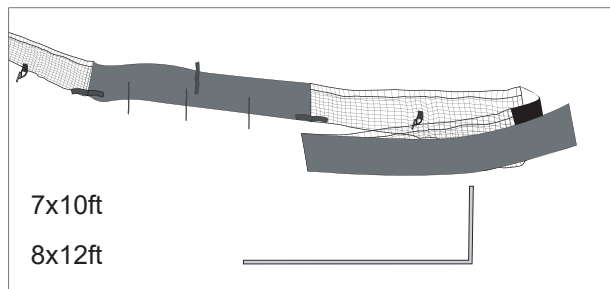

1

2

Trampoline

EXIT Silhouette Inground 153x214/214x305/244x366

3^s

4

5

Trampoline

EXIT Silhouette Inground 153x214/214x305/244x366

6

1

2

3

5*7ft trampoline
7x10ft trampoline

8x12ft trampoline

7

Trampoline

EXIT Silhouette Inground 153x214/214x305/244x366

8

1

2

9

10

Assembly Tip