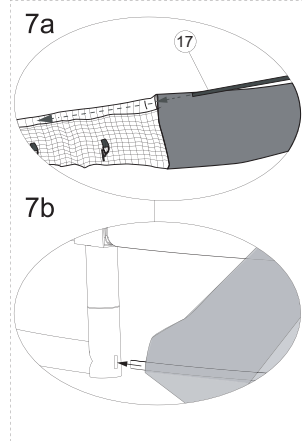

1

2

Trampoline

EXIT Silhouette Inground 153x214/214x305/244x366

3^s

4

5

Trampoline

EXIT Silhouette Inground 153x214/214x305/244x366

6

1

2

3

5*7ft trampoline
7x10ft trampoline

8x12ft trampoline

7

Trampoline

EXIT Silhouette Inground 153x214/214x305/244x366

8

1

2

9

10

Assembly Tip

11

Trampoline

EXIT Silhouette Inground 153x214/214x305/244x366

12

13

Trampoline

EXIT Silhouette Inground 153x214/214x305/244x366

14