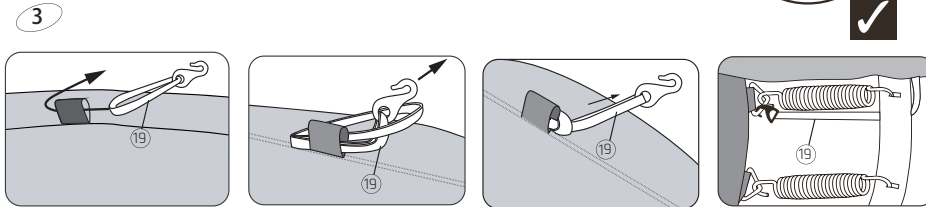

Trampoline

EXIT Silhouette Inground 153x214/214x305/244x366

8

1

2

9

10

Assembly Tip