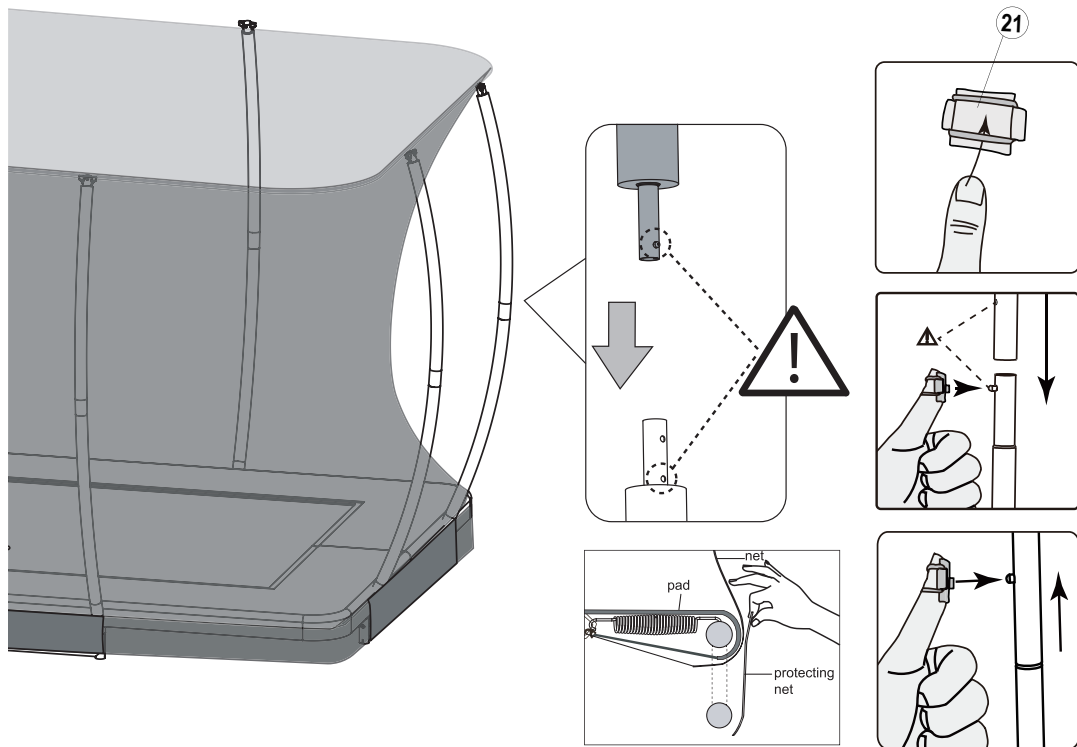

Trampoline

EXIT Silhouette Inground 153x214/214x305/244x366

8

1

2

9

10

Assembly Tip

11

Trampoline

EXIT Silhouette Inground 153x214/214x305/244x366

12

13

Trampoline

EXIT Silhouette Inground 153x214/214x305/244x366

14