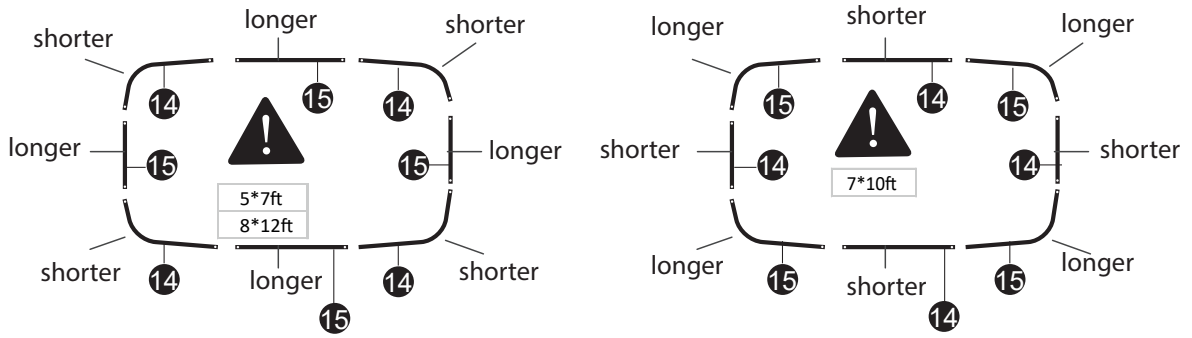

Trampoline

EXIT Silhouette Inground 153x214/214x305/244x366

8

1

2

9

10

Assembly Tip

11

Trampoline

EXIT Silhouette Inground 153x214/214x305/244x366

12

13

Trampoline

EXIT Silhouette Inground 153x214/214x305/244x366

14