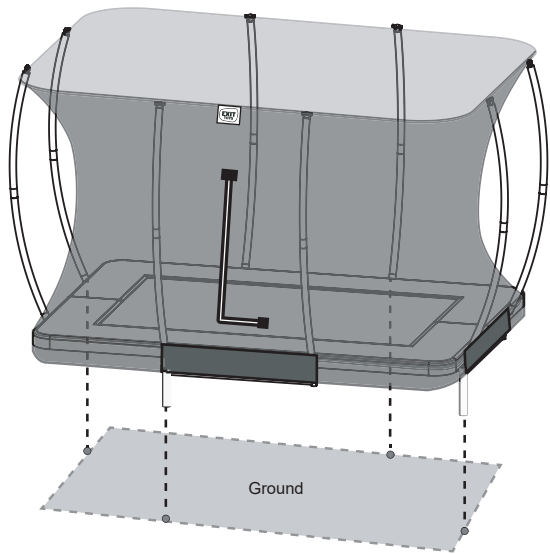

Trampoline

EXIT Silhouette Inground 153x214/214x305/244x366

8

1

2

9

10

Assembly Tip

11

Trampoline

EXIT Silhouette Inground 153x214/214x305/244x366

12

13

Trampoline

EXIT Silhouette Inground 153x214/214x305/244x366

14