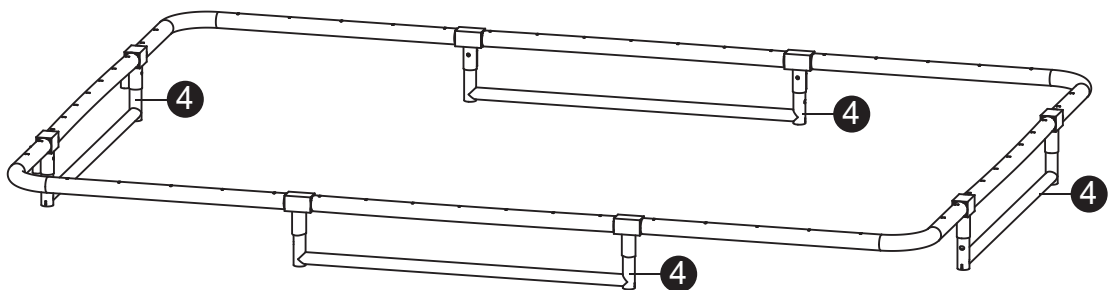

7*10ft	63.95.70.00	4X
8*12ft	63.95.82.00	4X

14

7*10ft	69.30.11.00	4X
8*12ft	69.30.11.00	4X

15

7*10ft	67.99.50.00	1X
8*12ft	67.99.50.00	1X

16

7*10ft	63.99.68.00	1X
8*12ft	63.99.68.00	1X

17

7*10ft	63.99.67.00	1X
8*12ft	63.99.67.00	1X

Tools required

- Tape Measure
- Cord min. 5 meter long

Sports Trampoline

EXIT Silhouette Sports
214x305/244x356

1

Sports Trampoline

EXIT Silhouette Sports
214x305/244x356

EXIT Silhouette Sports
214x305/244x356

4

5

Sports Trampoline

EXIT Silhouette Sports
214x305/244x366

Sports Trampoline

EXIT Silhouette Sports

214x305/244x366