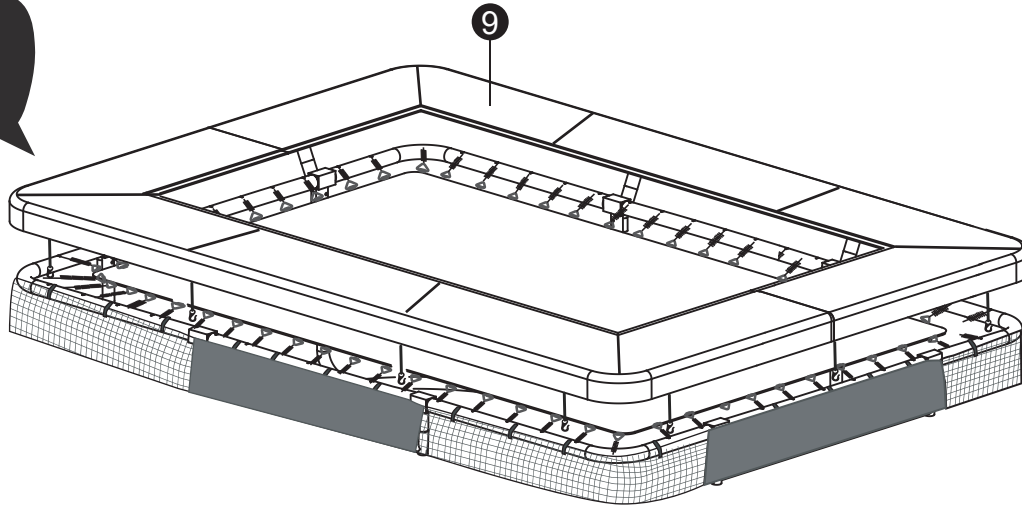

7*10ft	63.99.67.00	1X
8*12ft	63.99.67.00	1X

Tools required

- Tape Measure
- Cord min. 5 meter long

Sports Trampoline

EXIT Silhouette Sports
214x305/244x356

1

Sports Trampoline

EXIT Silhouette Sports
214x305/244x356

2

3

1

2

3

7x10ft trampoline

8x12ft trampoline

Sports Trampoline

EXIT Silhouette Sports
214x305/244x356

4

5

Sports Trampoline

EXIT Silhouette Sports
214x305/244x366

Sports Trampoline

EXIT Silhouette Sports

214x305/244x366