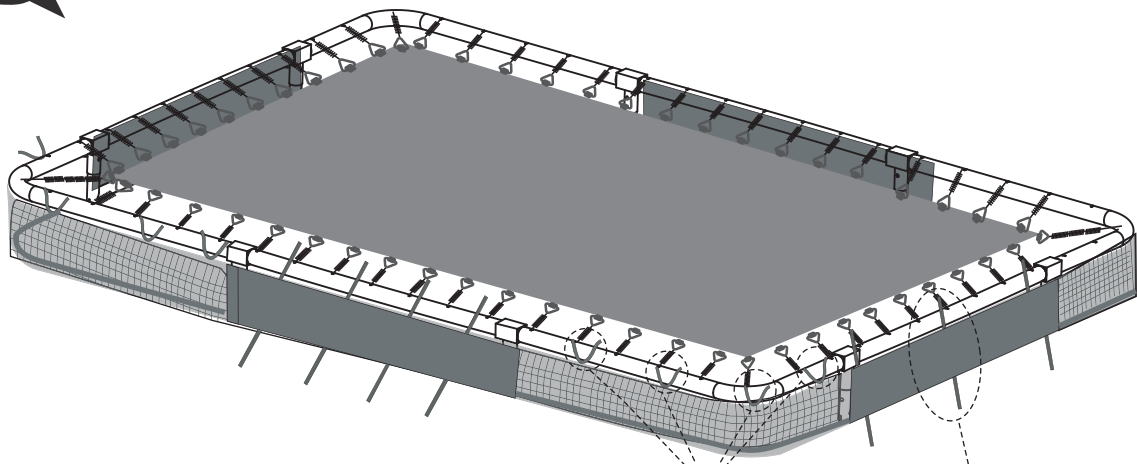

7*10ft	63.99.67.00	1X
8*12ft	63.99.67.00	1X

Tools required

- Tape Measure
- Cord min. 5 meter long

Sports Trampoline

EXIT Silhouette Sports
214x305/244x356

1

Sports Trampoline

EXIT Silhouette Sports
214x305/244x356

2

3

1

2

3

7x10ft trampoline

8x12ft trampoline

Sports Trampoline

EXIT Silhouette Sports
214x305/244x356

4

5

Sports Trampoline

EXIT Silhouette Sports
214x305/244x366

Sports Trampoline

EXIT Silhouette Sports

214x305/244x366