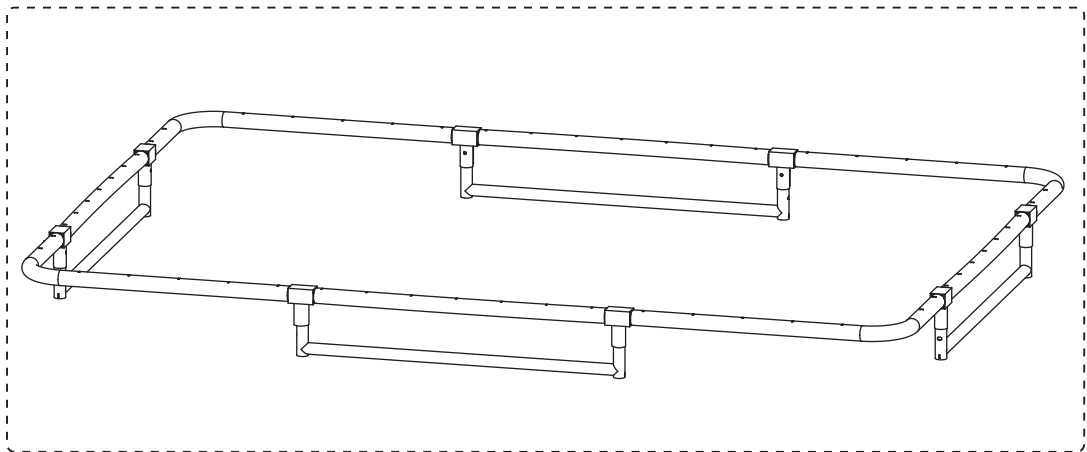

Sports Trampoline

EXIT Silhouette Sports
214x305/244x356

2