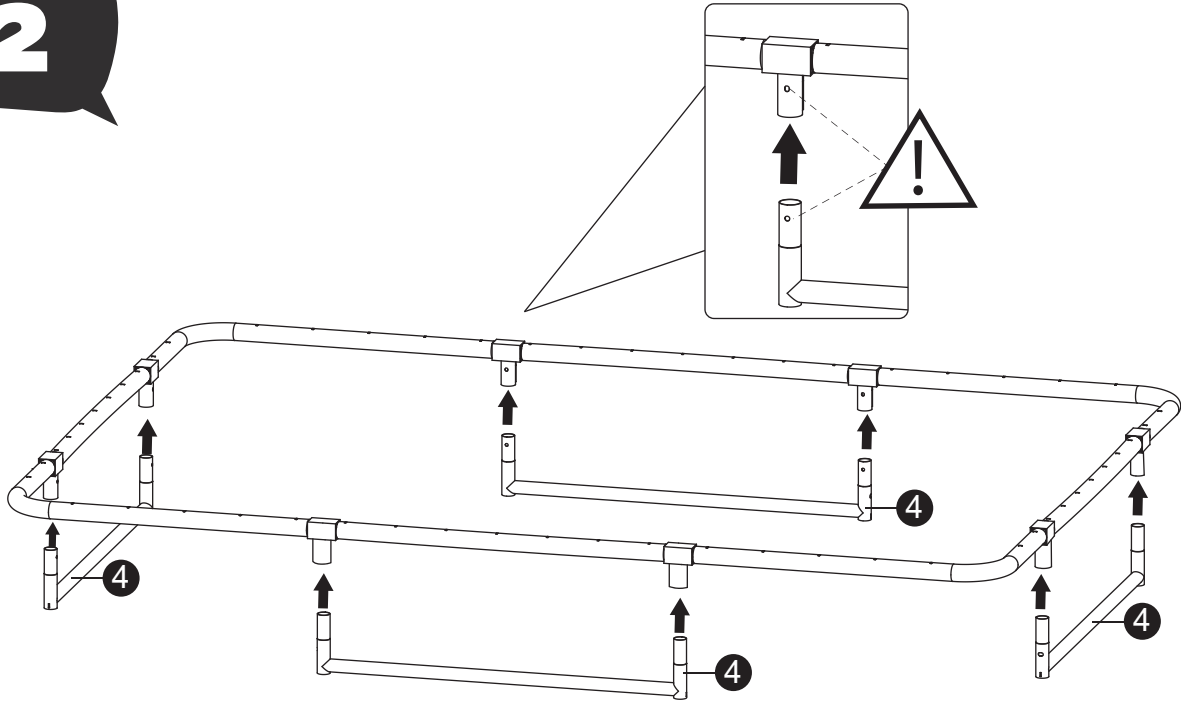

Sports Trampoline

EXIT Silhouette Sports
214x305/244x356

2