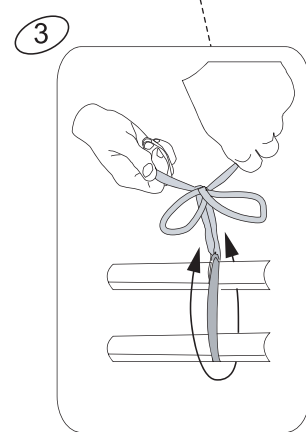

7*10ft	63.99.67.00	1X
8*12ft	63.99.67.00	1X

Tools required

- Tape Measure
- Cord min. 5 meter long

Sports Trampoline

EXIT Silhouette Sports
214x305/244x356

1

Sports Trampoline

EXIT Silhouette Sports
214x305/244x356

EXIT Silhouette Sports
214x305/244x356

4

5

Sports Trampoline

EXIT Silhouette Sports
214x305/244x366

Sports Trampoline

EXIT Silhouette Sports

214x305/244x366