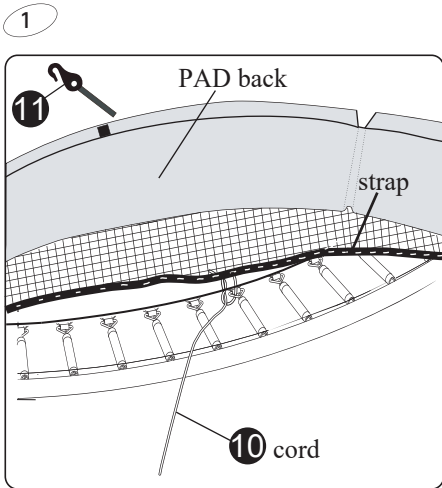

7*10ft	63.99.67.00	1X
8*12ft	63.99.67.00	1X

Tools required

- Tape Measure
- Cord min. 5 meter long

Sports Trampoline

EXIT Silhouette Sports
214x305/244x356

1

Sports Trampoline

EXIT Silhouette Sports
214x305/244x356

2

3

1

2

3

7x10ft trampoline

8x12ft trampoline

Sports Trampoline

EXIT Silhouette Sports
214x305/244x356

4

5

Sports Trampoline

EXIT Silhouette Sports
214x305/244x366

Sports Trampoline

EXIT Silhouette Sports

214x305/244x366