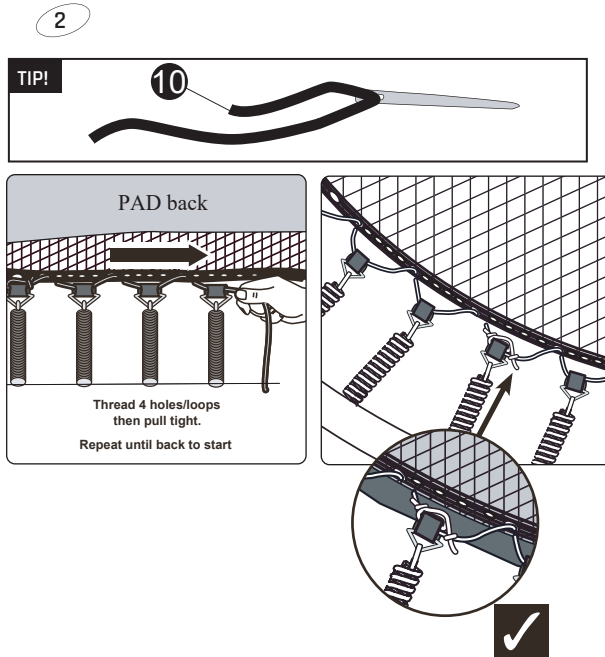

7*10ft	63.99.67.00	1X
8*12ft	63.99.67.00	1X

Tools required

- Tape Measure
- Cord min. 5 meter long

Sports Trampoline

EXIT Silhouette Sports
214x305/244x356

1

Sports Trampoline

EXIT Silhouette Sports
214x305/244x356

2

3

1

2

3

7x10ft trampoline

8x12ft trampoline

Sports Trampoline

EXIT Silhouette Sports
214x305/244x356

4

5

Sports Trampoline

EXIT Silhouette Sports
214x305/244x366

Sports Trampoline

EXIT Silhouette Sports

214x305/244x366