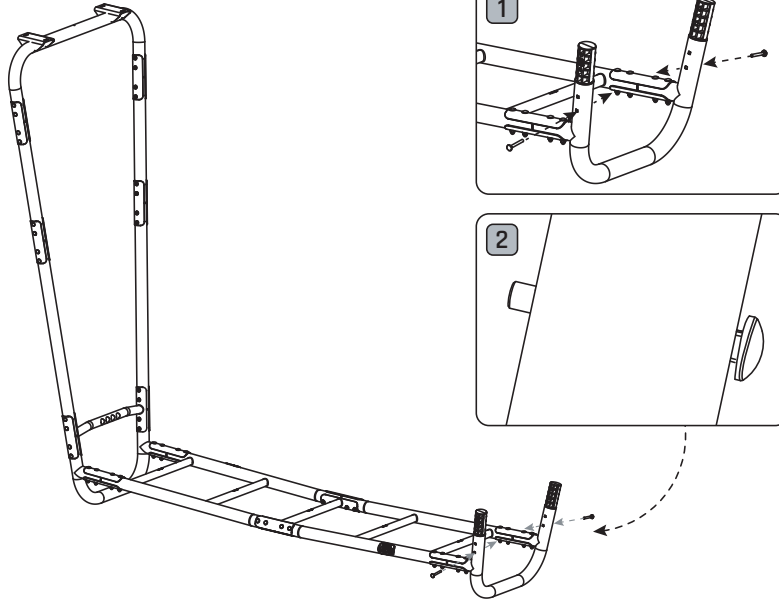

GetSet

EXIT GetSet Climbing Net MB

 **WARNING**
CHOKING HAZARD
small parts
Adult assembly required
retain for future reference

1

54.90.45.00	1X
-------------	----

1

2

3