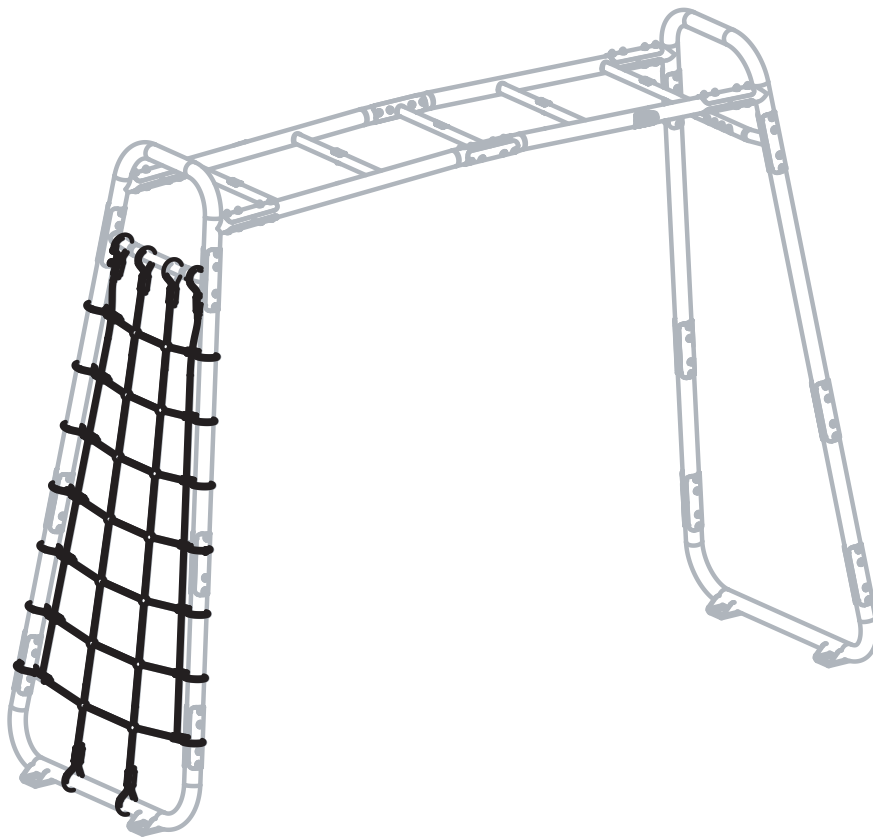

GetSet

EXIT GetSet Climbing Net MB

 **WARNING**
CHOKING HAZARD
small parts
Adult assembly required
retain for future reference

1

54.90.45.00	1X
-------------	----

1

2

3