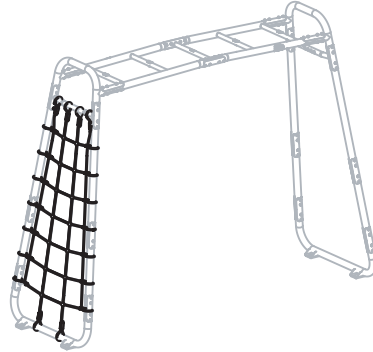

GetSet

EXIT GetSet Climbing Net MB

 **WARNING**
CHOKING HAZARD
small parts
Adult assembly required
retain for future reference

1

54.90.45.00	1X
-------------	----

1

2

3