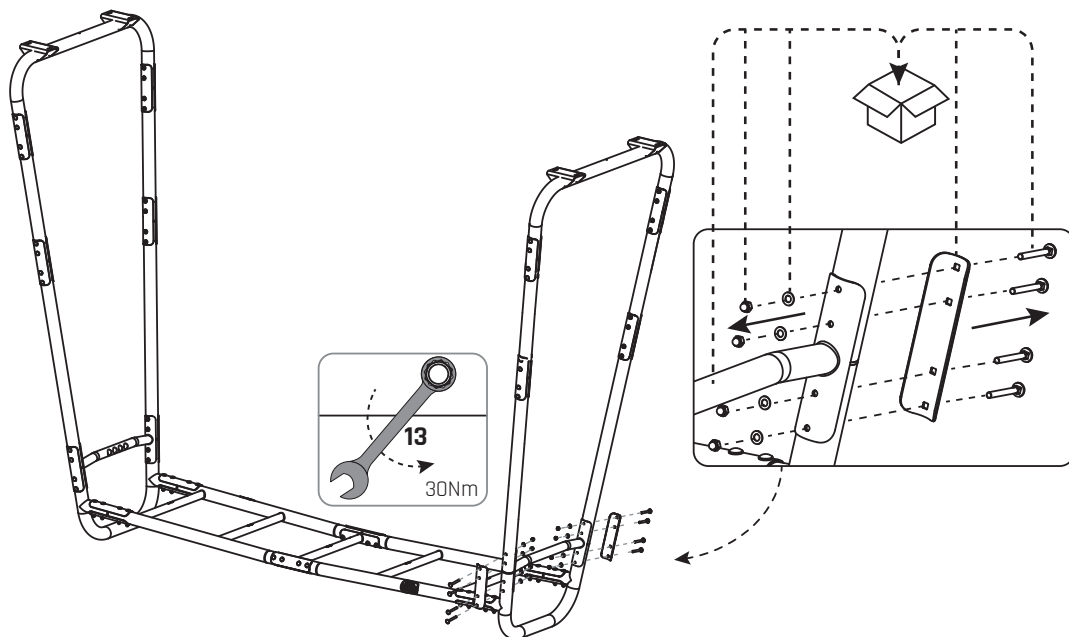

GetSet

EXIT GetSet Climbing Net MB

 **WARNING**
CHOKING HAZARD
small parts
Adult assembly required
retain for future reference

1

54.90.45.00	1X
-------------	----

1

2

3