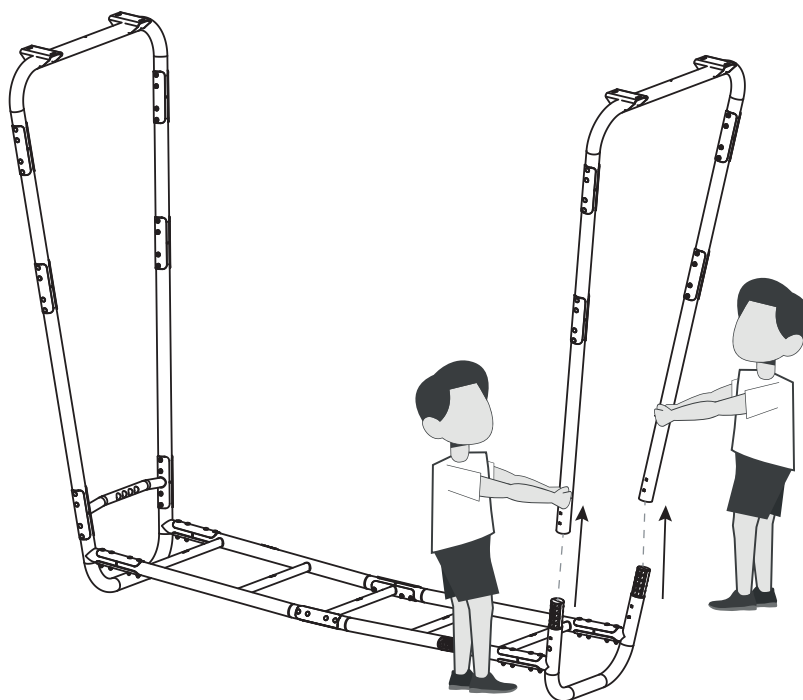

GetSet

EXIT GetSet Climbing Net MB

 **WARNING**
CHOKING HAZARD
small parts
Adult assembly required
retain for future reference

1

54.90.45.00	1X
-------------	----

1

2

3