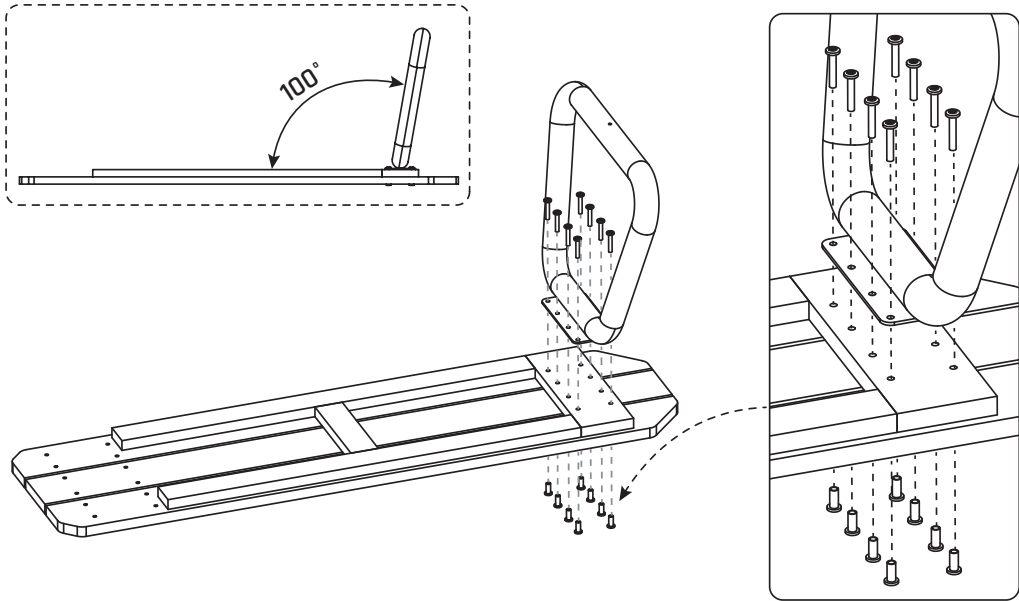

GetSet

EXIT GetSet Gym Bench

 **WARNING**
CHOKING HAZARD
small parts
Adult assembly required
retain for future reference

02

06

61.90.22.00	1X
-------------	----

54.90.22.10	1X
-------------	----

1X

61.90.22.20	1X
-------------	----

61.90.22.10	1X
-------------	----

ST4x45mm	12X
----------	-----

M6x15mm	8X
M6x35mm	8X

M6	2X
----	----

61.90.22.40	1X
-------------	----

1

2