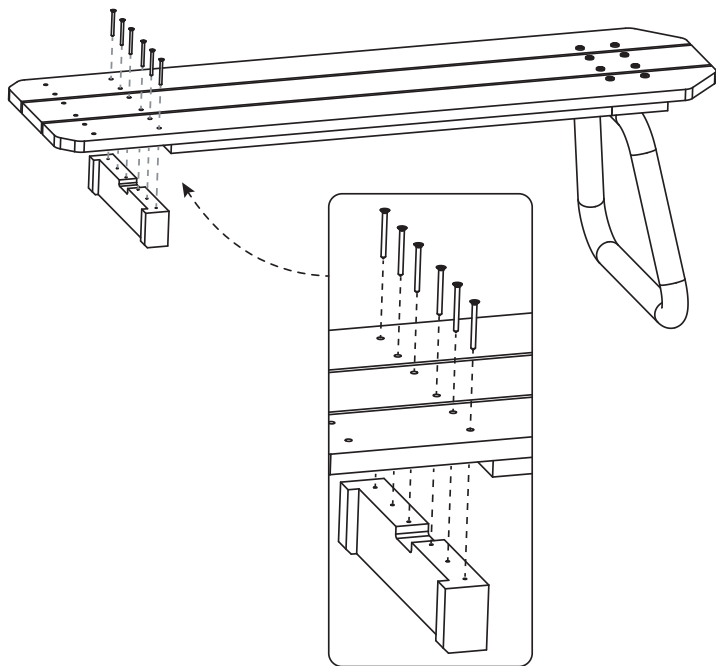

GetSet

EXIT GetSet Gym Bench

 **WARNING**
CHOKING HAZARD
small parts
Adult assembly required
retain for future reference

02

06

61.90.22.00	1X
-------------	----

54.90.22.10	1X
-------------	----

1X

61.90.22.20	1X
-------------	----

61.90.22.10	1X
-------------	----

ST4x45mm	12X
----------	-----

M6x15mm	8X
M6x35mm	8X

M6	2X
----	----

61.90.22.40	1X
-------------	----

1

2