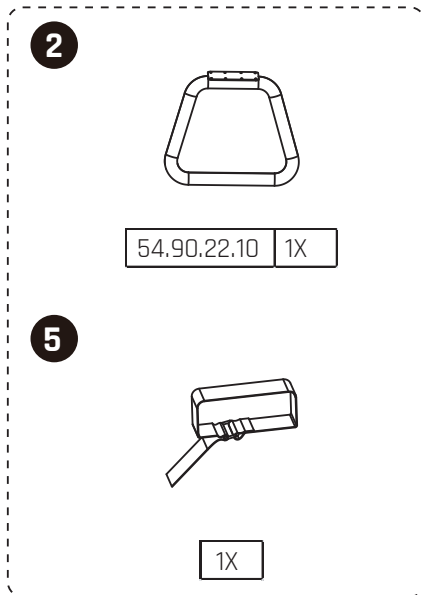

GetSet

EXIT GetSet Gym Bench

 **WARNING**
CHOKING HAZARD
small parts
Adult assembly required
retain for future reference

02

06

61.90.22.00	1X
-------------	----

54.90.22.10	1X
-------------	----

1X

61.90.22.20	1X
-------------	----

61.90.22.10	1X
-------------	----

ST4x45mm	12X
----------	-----

M6x15mm	8X
M6x35mm	8X

M6	2X
----	----

61.90.22.40	1X
-------------	----

1

2

ST4x45mm	15X
----------	-----

8

M6x15mm	8X
M6x35mm	8X

9

M6	2X
----	----

61.90.22.40	1X
-------------	----

1

2