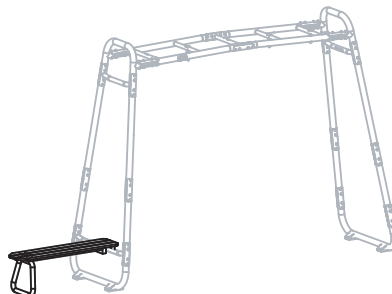

GetSet

EXIT GetSet Gym Bench

 **WARNING**
CHOKING HAZARD
small parts
Adult assembly required
retain for future reference

02

06

61.90.22.00	1X
-------------	----

54.90.22.10	1X
-------------	----

1X

61.90.22.20	1X
-------------	----

61.90.22.10	1X
-------------	----

ST4x45mm	12X
----------	-----

M6x15mm	8X
M6x35mm	8X

M6	2X
----	----

61.90.22.40	1X
-------------	----

1

2