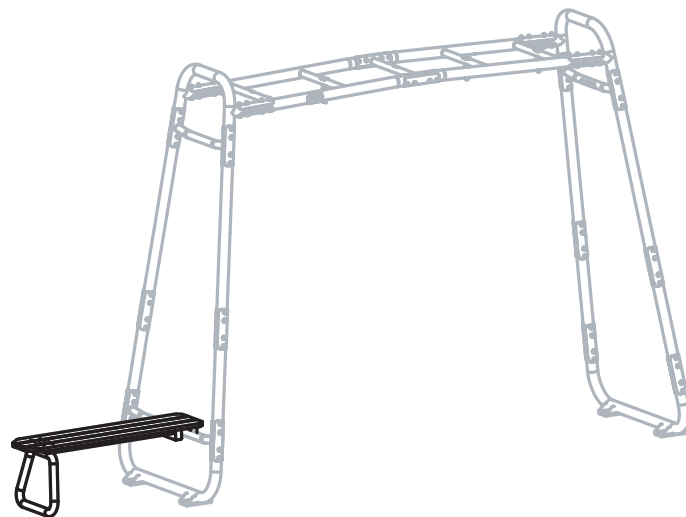

GetSet

EXIT GetSet Gym Bench

 **WARNING**
CHOKING HAZARD
small parts
Adult assembly required
retain for future reference

02

06

61.90.22.00	1X
-------------	----

54.90.22.10	1X
-------------	----

1X

61.90.22.20	1X
-------------	----

61.90.22.10	1X
-------------	----

ST4x45mm	12X
----------	-----

M6x15mm	8X
M6x35mm	8X

M6	2X
----	----

61.90.22.40	1X
-------------	----

1

2