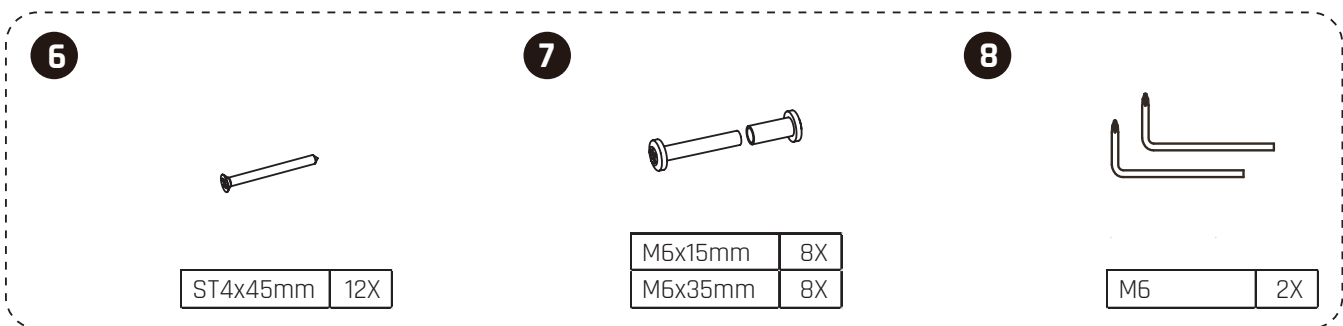

GetSet

EXIT GetSet Gym Bench

 **WARNING**
CHOKING HAZARD
small parts
Adult assembly required
retain for future reference

02

06

61.90.22.00	1X
-------------	----

54.90.22.10	1X
-------------	----

1X

61.90.22.20	1X
-------------	----

61.90.22.10	1X
-------------	----

ST4x45mm	12X
----------	-----

M6x15mm	8X
M6x35mm	8X

M6	2X
----	----

61.90.22.40	1X
-------------	----

1

2

ST4x45mm	15X
----------	-----

8

M6x15mm	8X
M6x35mm	8X

9

M6	2X
----	----

61.90.22.40	1X
-------------	----

1

2