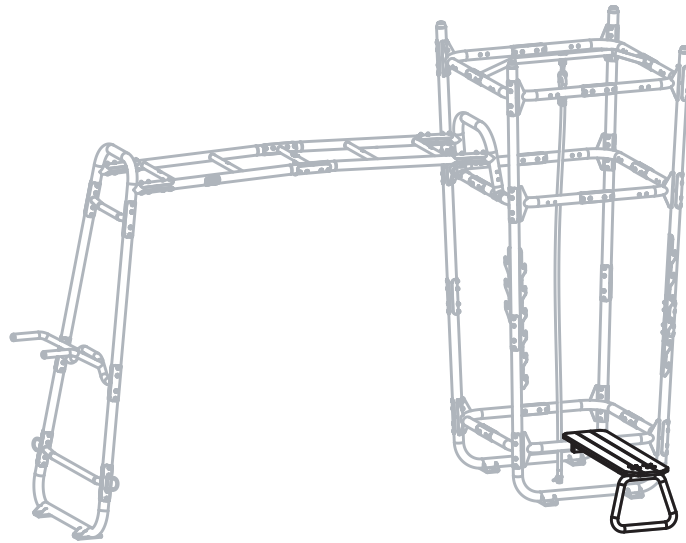

GetSet

EXIT GetSet Gym Bench

 **WARNING**
CHOKING HAZARD
small parts
Adult assembly required
retain for future reference

02

06

61.90.22.00	1X
-------------	----

54.90.22.10	1X
-------------	----

1X

61.90.22.20	1X
-------------	----

61.90.22.10	1X
-------------	----

ST4x45mm	12X
----------	-----

M6x15mm	8X
M6x35mm	8X

M6	2X
----	----

61.90.22.40	1X
-------------	----

1

2