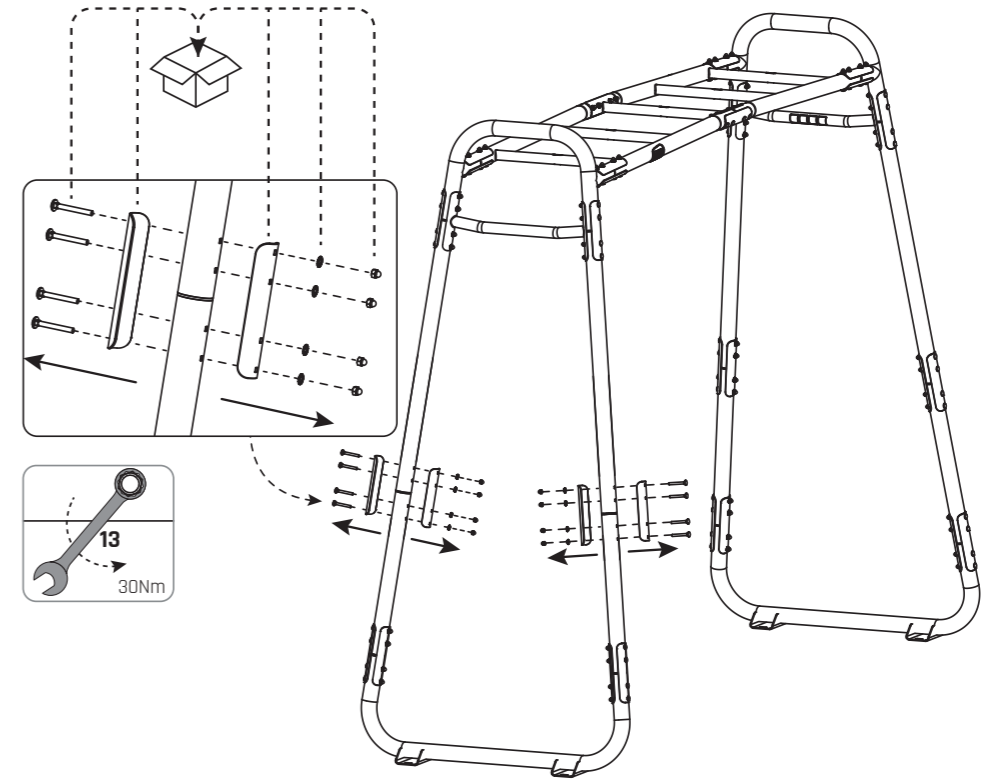

**SIMBA · DICKIE · GROUP**

EXIT Toys is a registered trade mark of Dutch Toys Group

MG-902-V01

**1**

54.90.17.00 1X

**1**

**2**