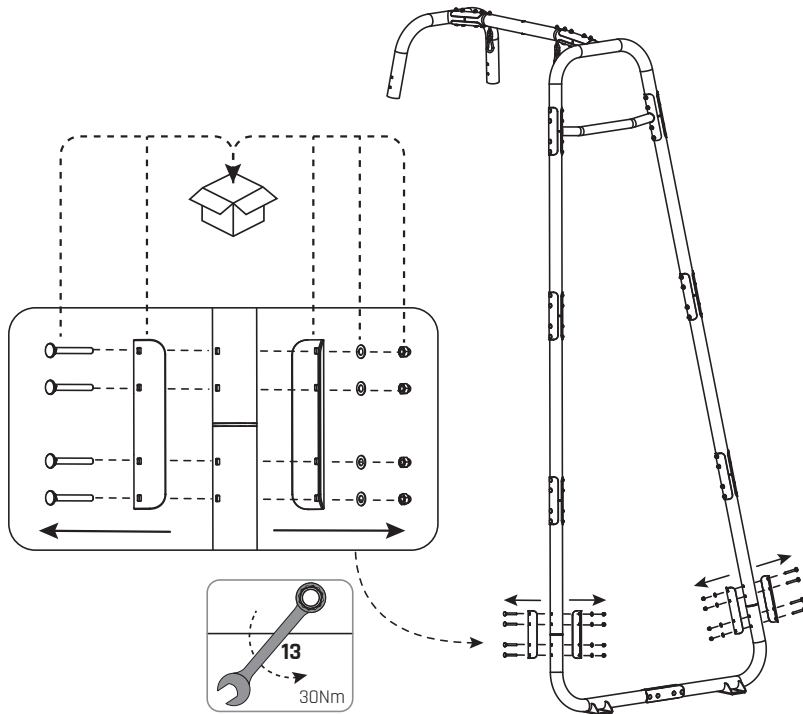

## EXIT GetSet Battle Rope Rings

 **WARNING**  
CHOKING HAZARD  
small parts  
**Adult assembly required**  
retain for future reference

**02**

**04**

1

54.90.16.00	1X
-------------	----

**1**

**2**

1

54.90.16.00	1X
-------------	----

**1**

**2**

**GetSet**

EXIT GetSet Battle Rope Rings

[www.exittoys.com](http://www.exittoys.com)

61.81.90.16