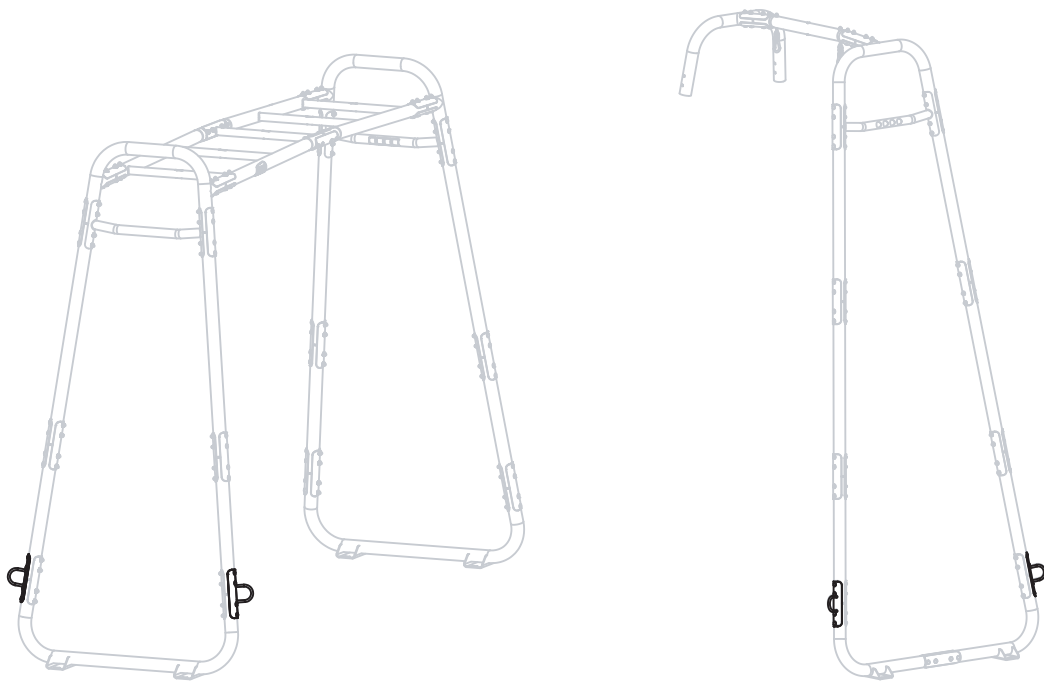

## EXIT GetSet Battle Rope Rings

 **WARNING**  
CHOKING HAZARD  
small parts  
**Adult assembly required**  
retain for future reference

**02**

**04**

1

54.90.16.00	1X
-------------	----

**1**

**2**