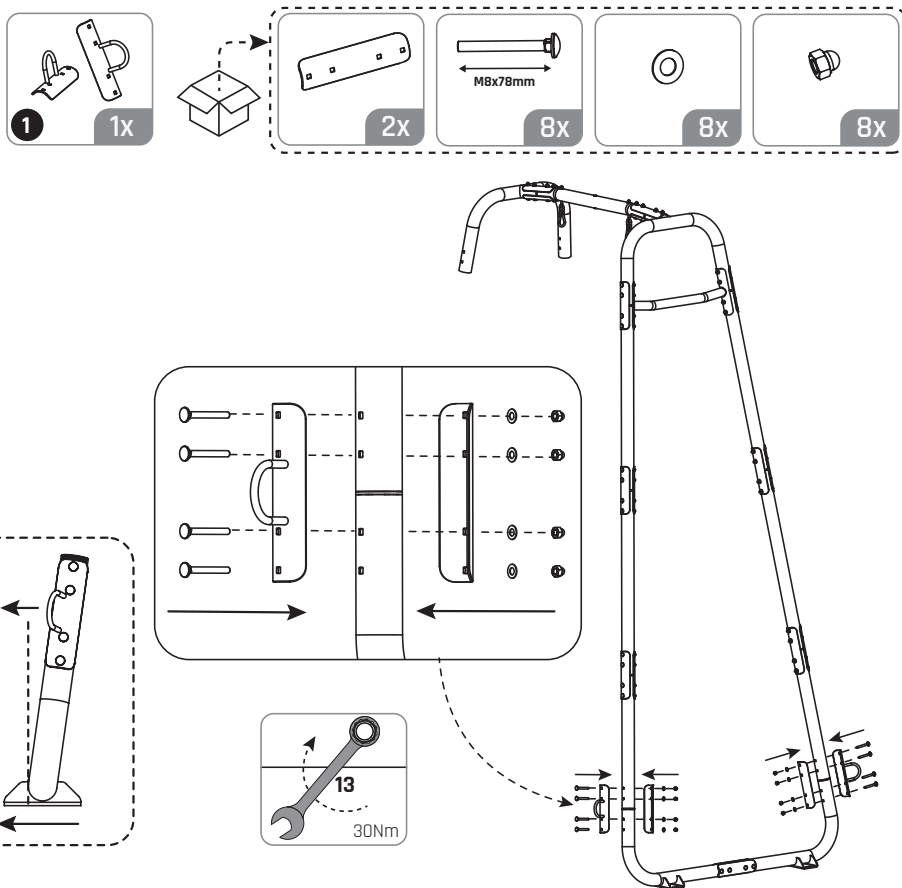

## EXIT GetSet Battle Rope Rings

 **WARNING**  
CHOKING HAZARD  
small parts  
**Adult assembly required**  
retain for future reference

**02**

**04**

1

54.90.16.00	1X
-------------	----

**1**

**2**

1

54.90.16.00	1X
-------------	----

**1**

**2**

**GetSet**

EXIT GetSet Battle Rope Rings

[www.exittoys.com](http://www.exittoys.com)

61.81.90.16