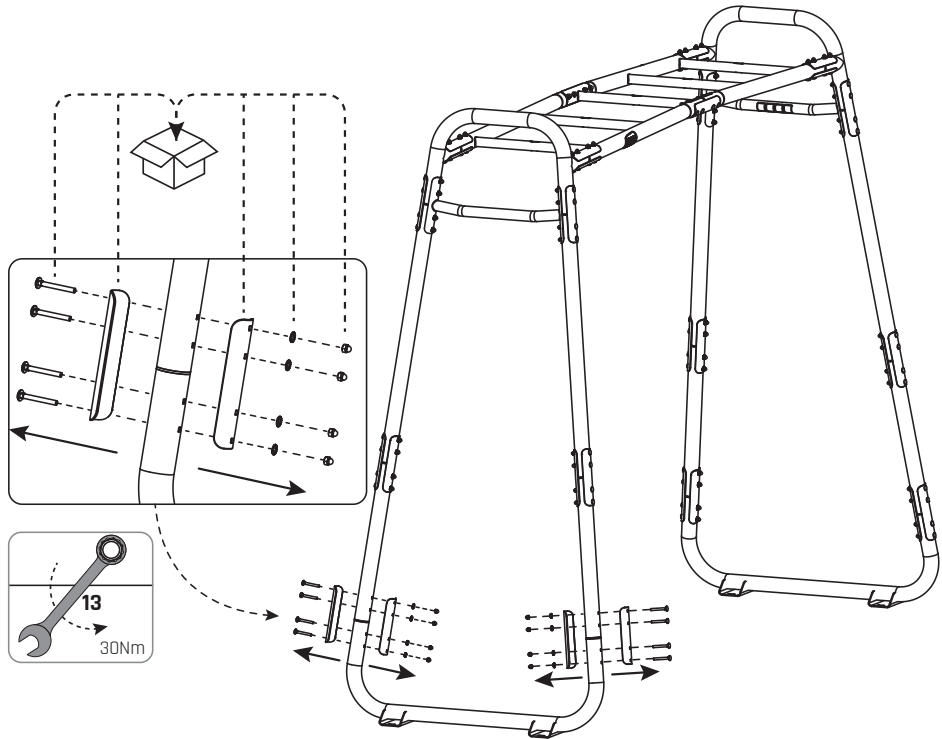

## EXIT GetSet Battle Rope Rings

 **WARNING**  
CHOKING HAZARD  
small parts  
**Adult assembly required**  
retain for future reference

**02**

**04**

1

54.90.16.00	1X
-------------	----

**1**

**2**