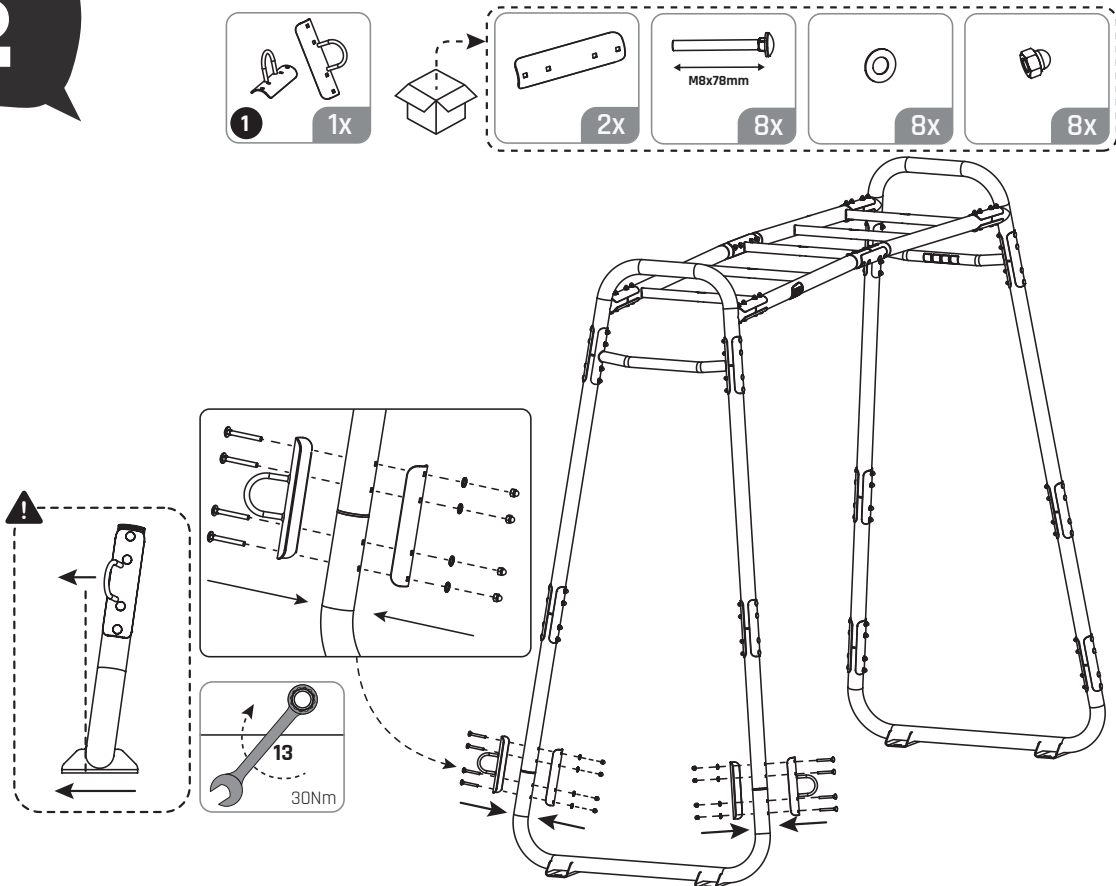

## EXIT GetSet Battle Rope Rings

 **WARNING**  
CHOKING HAZARD  
small parts  
**Adult assembly required**  
retain for future reference

**02**

**04**

1

54.90.16.00	1X
-------------	----

**1**

**2**

1

54.90.16.00	1X
-------------	----

**1**

**2**

**GetSet**

EXIT GetSet Battle Rope Rings

[www.exittoys.com](http://www.exittoys.com)

61.81.90.16