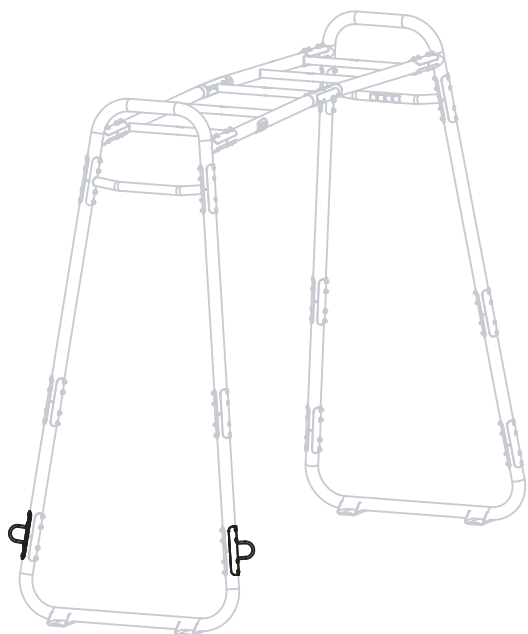

## EXIT GetSet Battle Rope Rings

 **WARNING**  
CHOKING HAZARD  
small parts  
**Adult assembly required**  
retain for future reference

**02**

**04**

1

54.90.16.00	1X
-------------	----

**1**

**2**