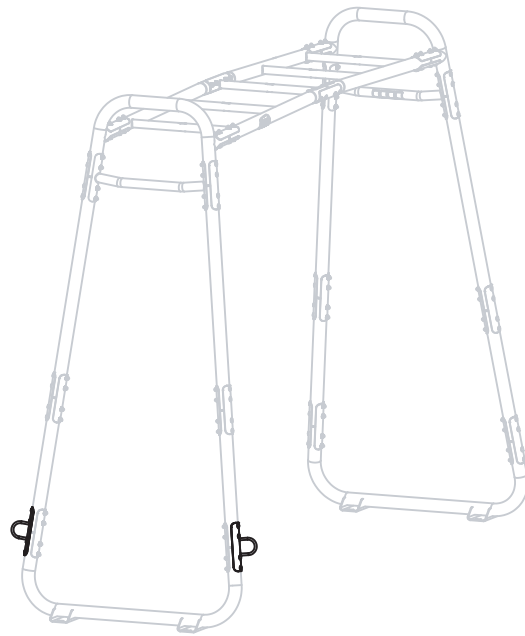

## EXIT GetSet Battle Rope Rings

 **WARNING**  
CHOKING HAZARD  
small parts  
**Adult assembly required**  
retain for future reference

**02**

**04**

1

54.90.16.00	1X
-------------	----

**1**

**2**