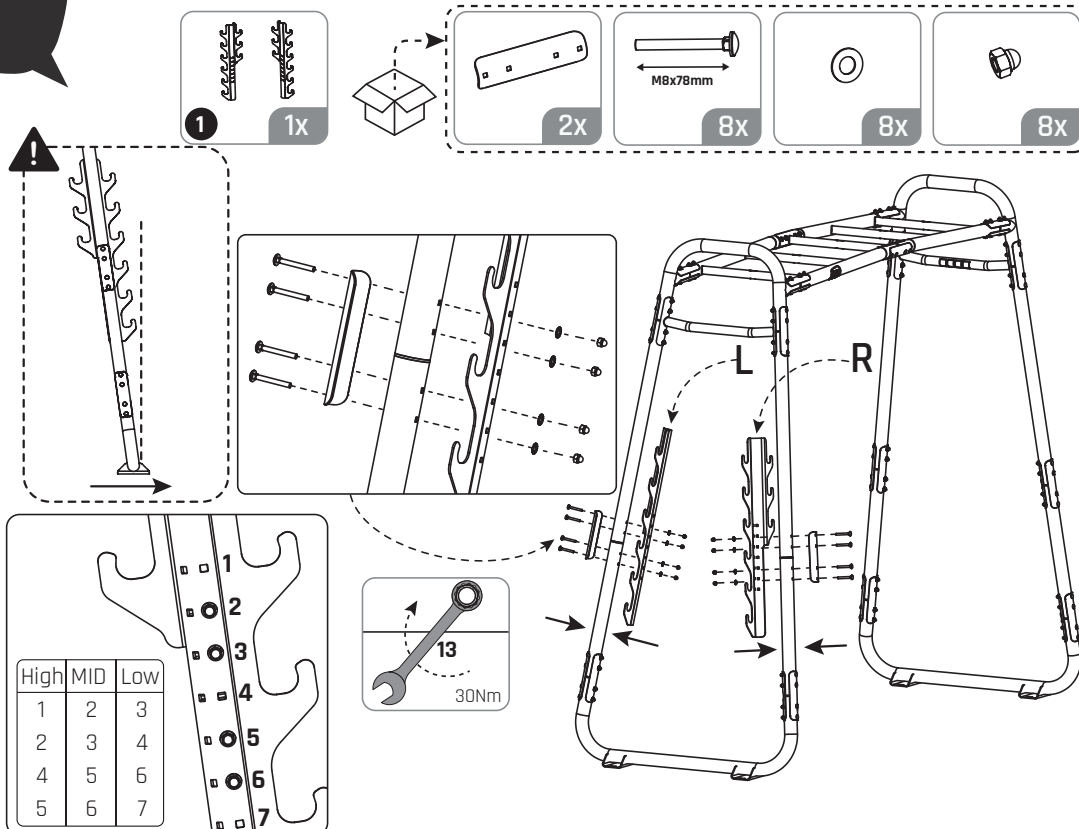

GetSet

EXIT GetSet Barbell Holders

 **WARNING**
CHOKING HAZARD
small parts
Adult assembly required
retain for future reference

02

04

1

54.90.15.00	1X
-------------	----

1

2

1

54.90.15.00	1X
-------------	----

1

2

GetSet

EXIT GetSet Barbell Holders

www.exittoys.com