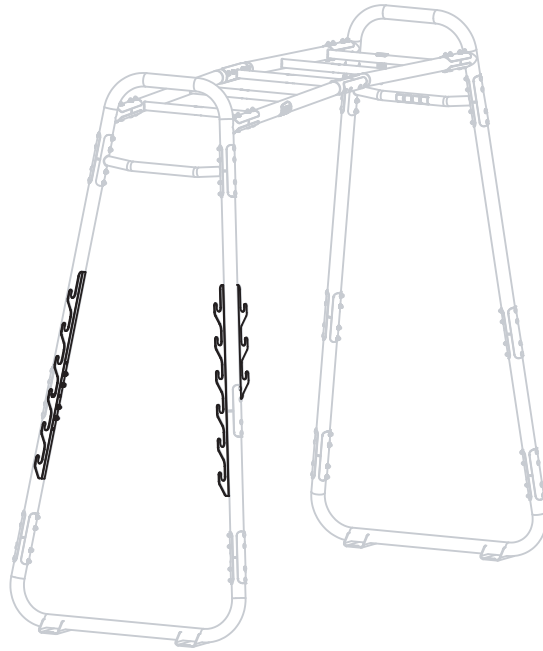

GetSet

EXIT GetSet Barbell Holders

 **WARNING**
CHOKING HAZARD
small parts
Adult assembly required
retain for future reference

02

04

1

54.90.15.00	1X
-------------	----

1

2

1

54.90.15.00	1X
-------------	----

1

2

GetSet

EXIT GetSet Barbell Holders

www.exittoys.com