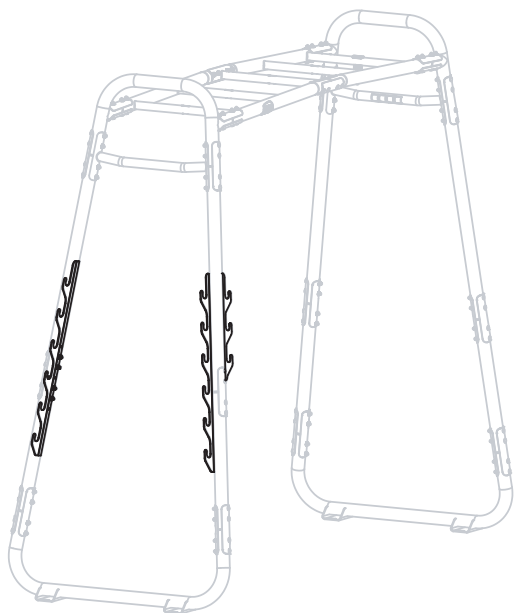

GetSet

EXIT GetSet Barbell Holders

 **WARNING**
CHOKING HAZARD
small parts
Adult assembly required
retain for future reference

02

04

1

54.90.15.00	1X
-------------	----

1

2

1

54.90.15.00	1X
-------------	----

1

2

GetSet

EXIT GetSet Barbell Holders

www.exittoys.com