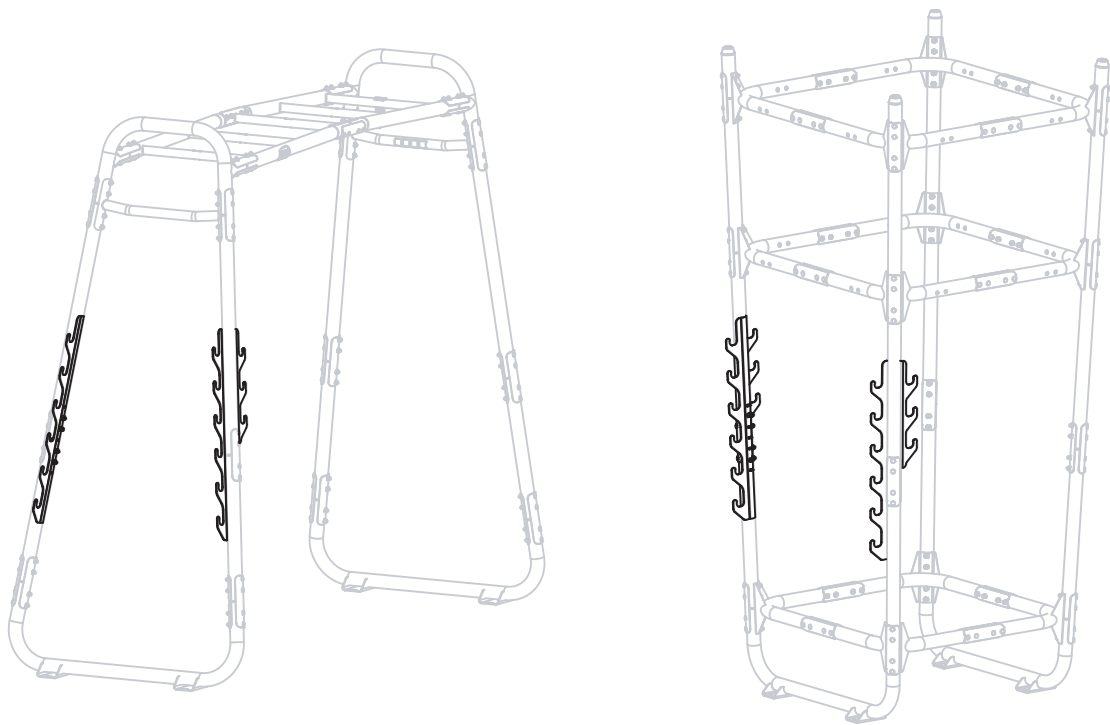

GetSet

EXIT GetSet Barbell Holders

 **WARNING**
CHOKING HAZARD
small parts
Adult assembly required
retain for future reference

02

04

1

54.90.15.00	1X
-------------	----

1

2

1

54.90.15.00	1X
-------------	----

1

2

GetSet

EXIT GetSet Barbell Holders

www.exittoys.com