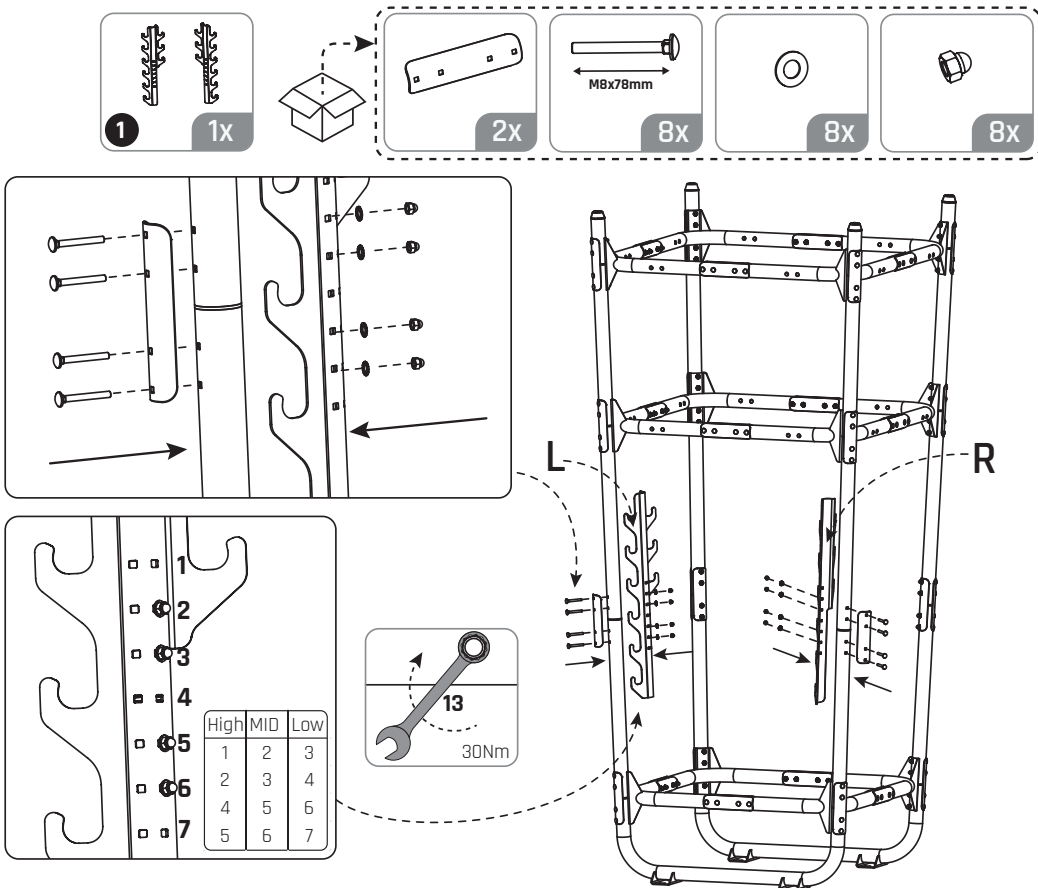

GetSet

EXIT GetSet Barbell Holders

 **WARNING**
CHOKING HAZARD
small parts
Adult assembly required
retain for future reference

02

04

1

54.90.15.00	1X
-------------	----

1

2

1

54.90.15.00	1X
-------------	----

1

2

GetSet

EXIT GetSet Barbell Holders

www.exittoys.com