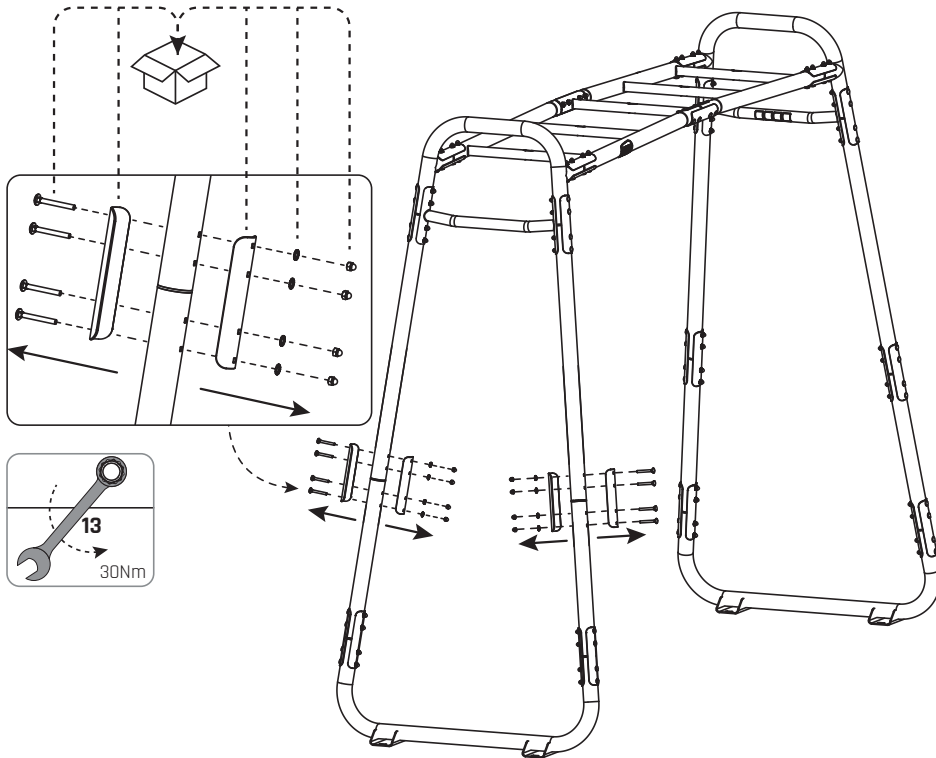

GetSet

EXIT GetSet Barbell Holders

 **WARNING**
CHOKING HAZARD
small parts
Adult assembly required
retain for future reference

02

04

1

54.90.15.00	1X
-------------	----

1

2

1

54.90.15.00	1X
-------------	----

1

2

GetSet

EXIT GetSet Barbell Holders

www.exittoys.com