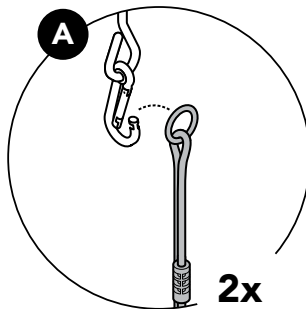

# 4

5

6

Ø 6 mm

7

8

9

10

11

Max. 50 kg

12

13

+31(0)318 692 221  
[www.swingking.nl](http://www.swingking.nl)

Swing King IS A BRAND OF:

**HAPRO** INTERNATIONAL

Morsestraat 6, 6716 AH Ede - The Netherlands