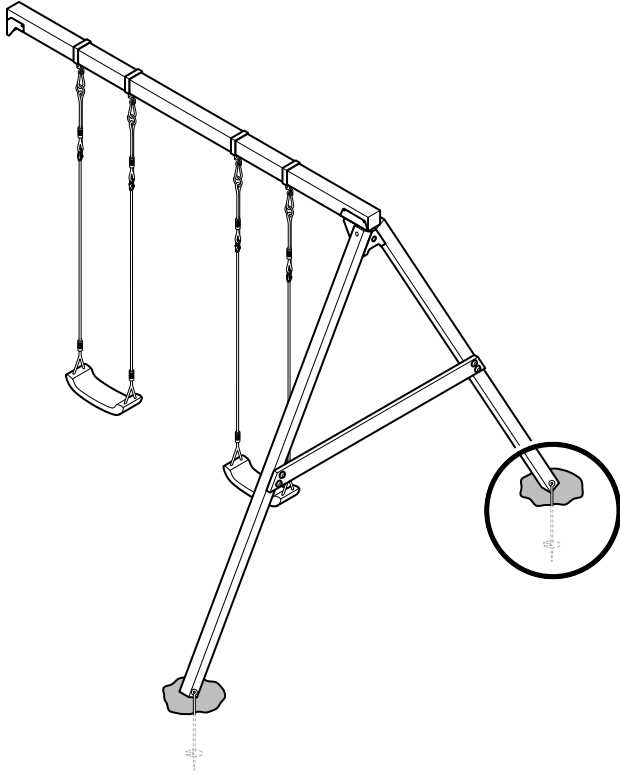

# 4

5

6

Ø 6 mm

7

8

9

10

11

Max. 50 kg

12

13

+31(0)318 692 221  
[www.swingking.nl](http://www.swingking.nl)

Swing King IS A BRAND OF:

**HAPRO** INTERNATIONAL

Morsestraat 6, 6716 AH Ede - The Netherlands