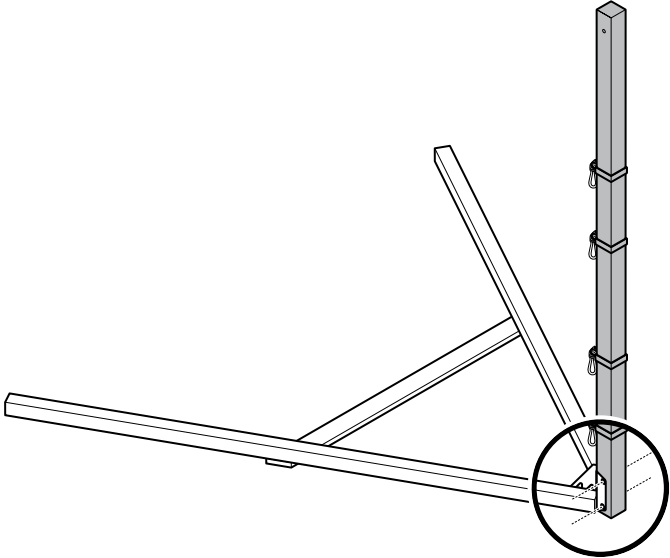

# 4

5

6

Ø 6 mm

7

8

9

10

11

Max. 50 kg

12

13

+31(0)318 692 221  
[www.swingking.nl](http://www.swingking.nl)

Swing King IS A BRAND OF:

**HAPRO** INTERNATIONAL

Morsestraat 6, 6716 AH Ede - The Netherlands