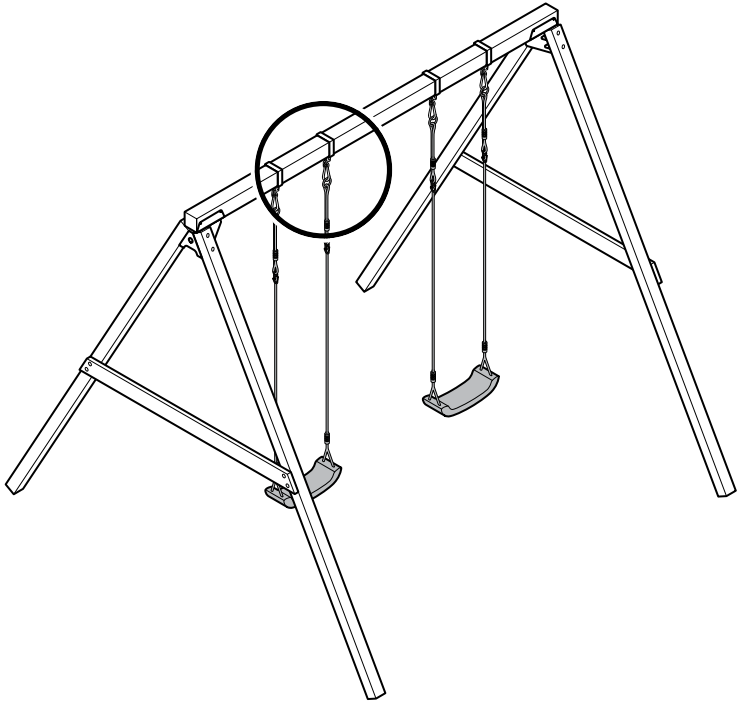

Ø 6 mm

7

8

9

Max. 50 kg

+31(0)318 692 221
www.swingking.nl

Swing King IS A BRAND OF:

HAPRO INTERNATIONAL