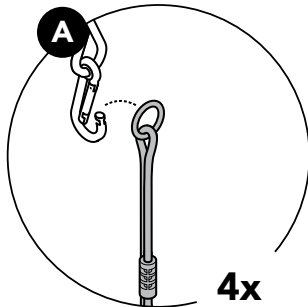

Ø 6 mm

7

8

9

Max. 50 kg

+31(0)318 692 221
www.swingking.nl

Swing King IS A BRAND OF:

HAPRO INTERNATIONAL