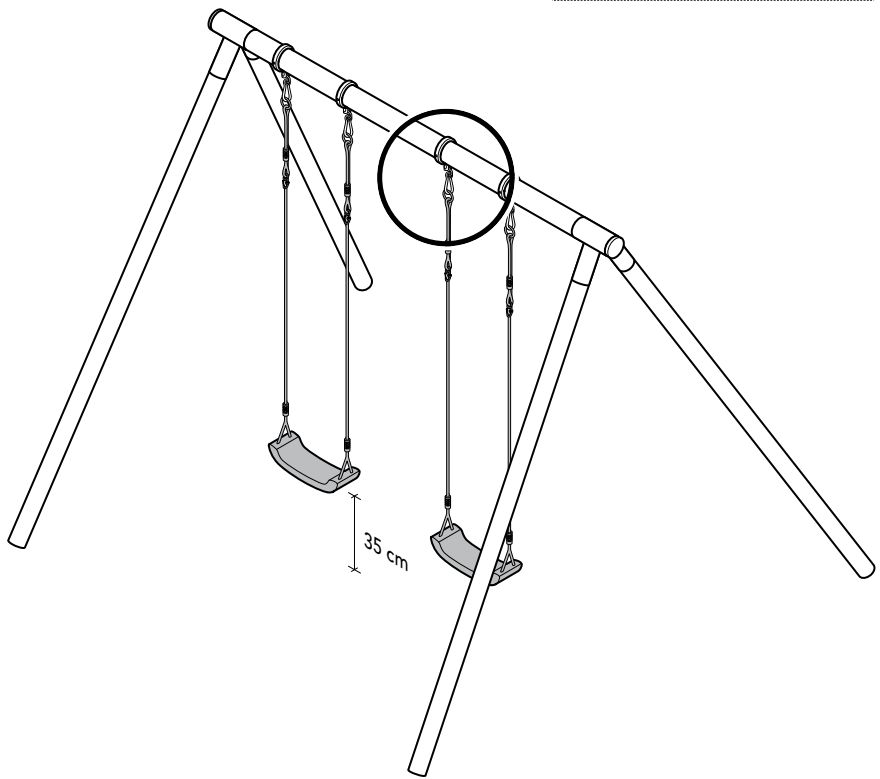

Ø 6 mm

4

Ø 6 mm

5

B1

2x

E2

2x

Ø 6 mm

6

+31(0)318 692 221

www.swingking.nl

Swing King IS A BRAND OF:

HAPRO INTERNATIONAL

Morsestraat 6, 6716 AH Ede - The Netherlands

UK
CE